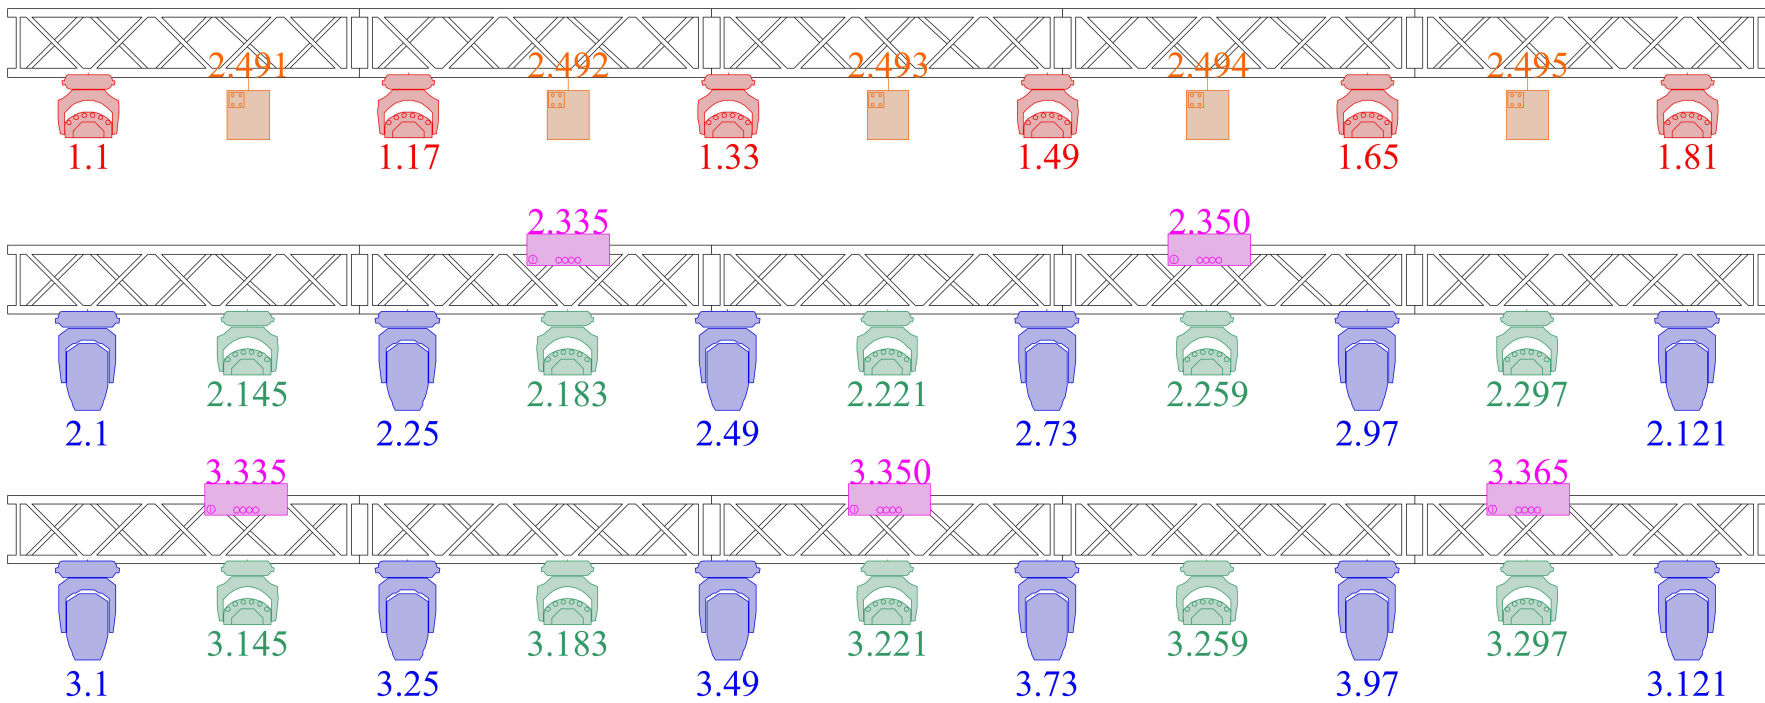

Symbol	Name	Count	Wattage	Mode
	Robin Pointe	18	470	1
	Robin LEDWash 800	15	430	1
	Robin LEDWash 800	6	430	3
	SunBlast 3000 FC	5	178	Advanced-1
	Molefay Four Light	5	2600	
	Sunstrip	20	800	10
	HazeBase	4	1500	
	Wentylator	4	575	

FRONT LIGHTS

XY 0.90m

XY 1.80m

LX1

LX2

FLOOR LIGHTS

1.45m

XY 0.90m