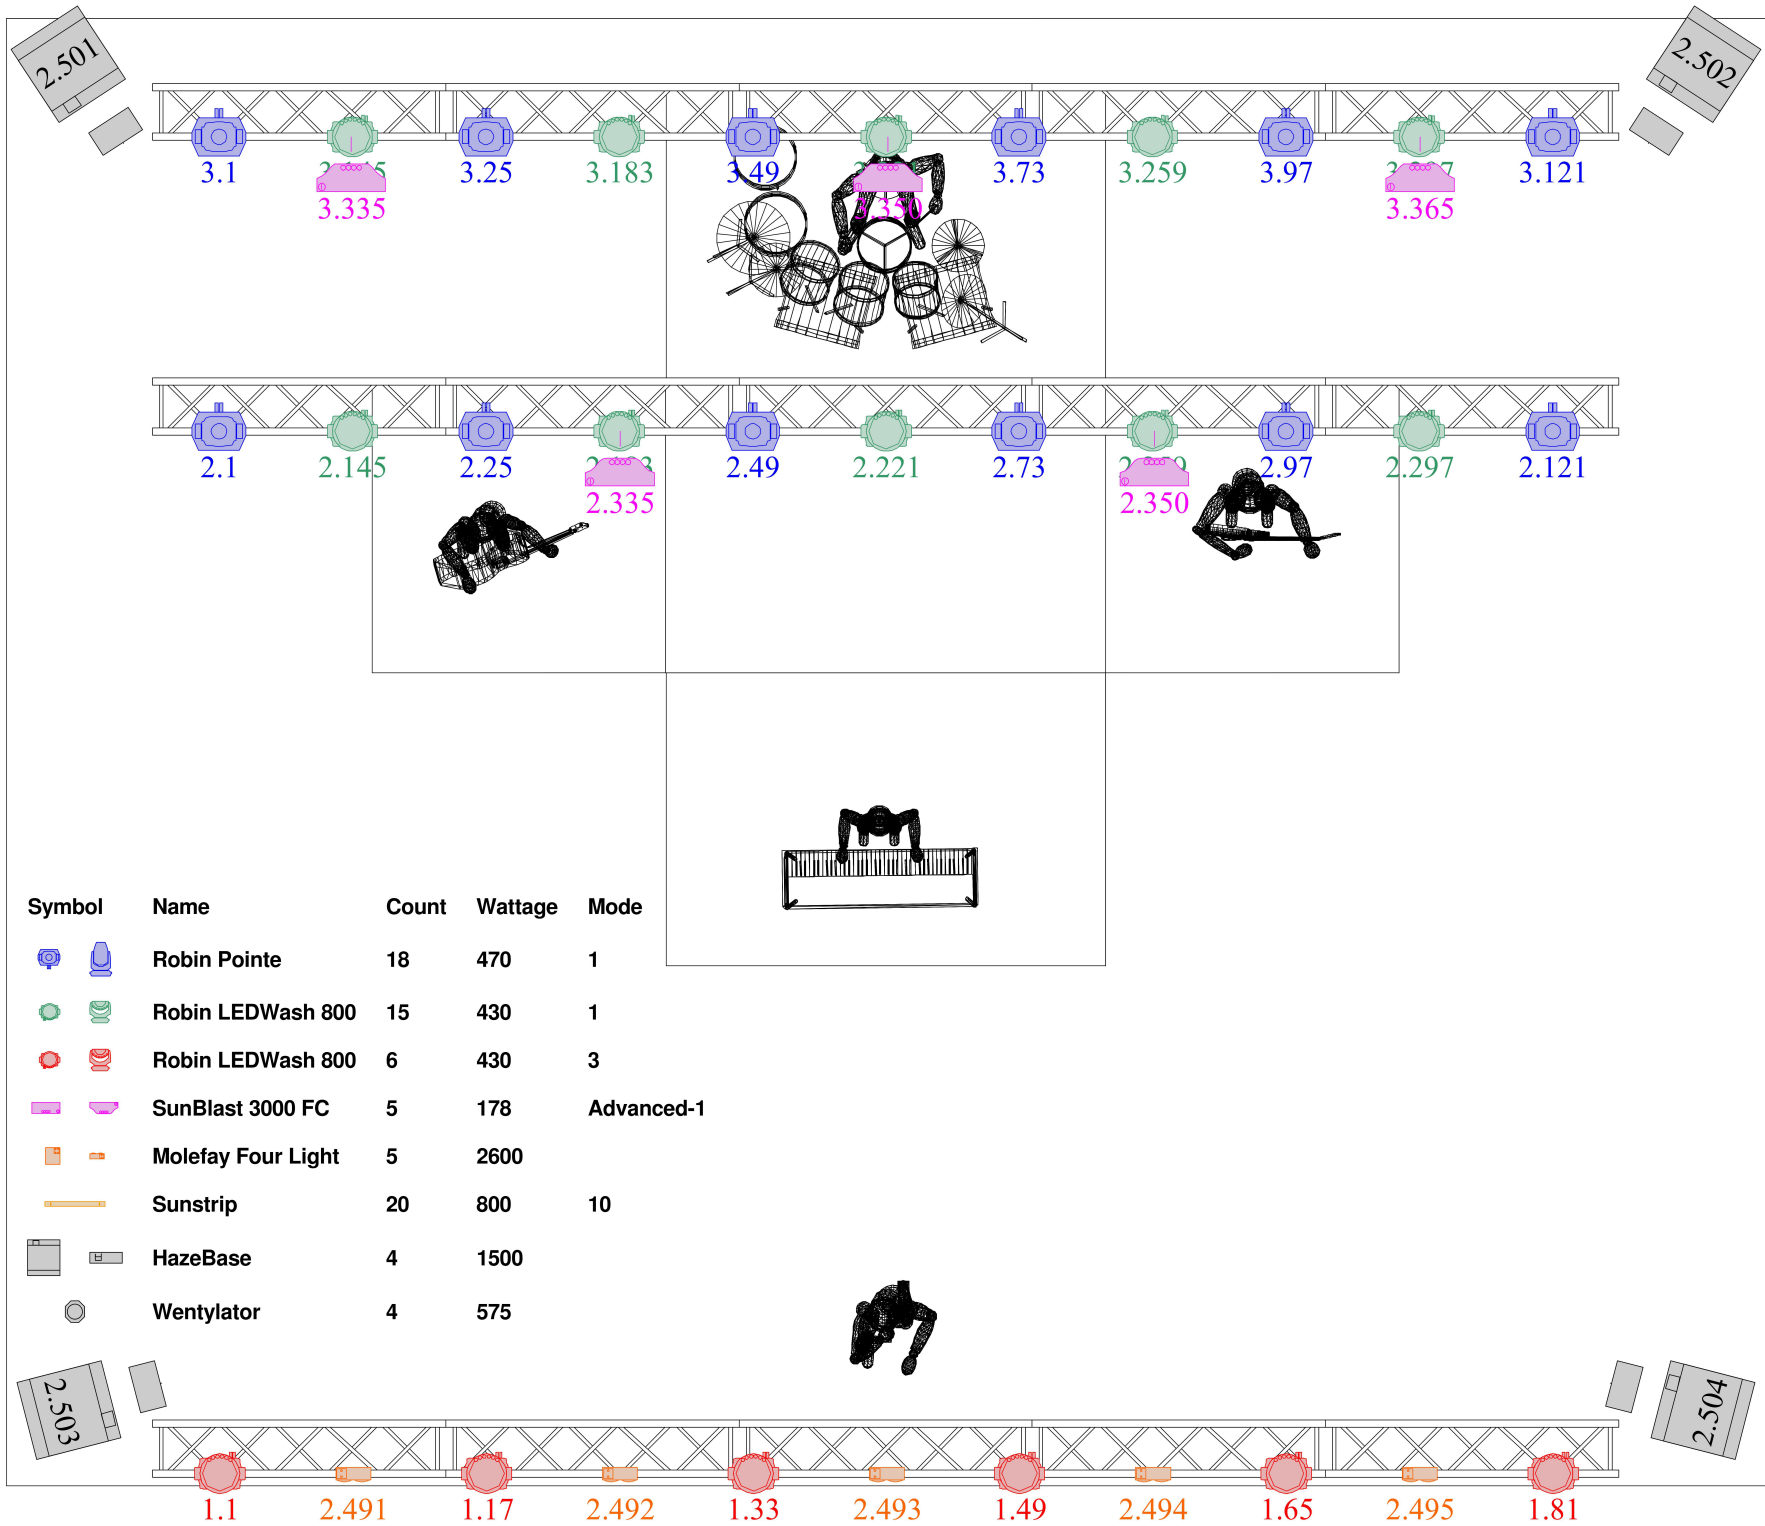

Symbol	Name	Count	Wattage	Mode
	Robin Pointe	18	470	1
	Robin LEDWash 800	15	430	1
	Robin LEDWash 800	6	430	3
	SunBlast 3000 FC	5	178	Advanced-1
	Molefay Four Light	5	2600	
	Sunstrip	20	800	10
	HazeBase	4	1500	
	Wentylator	4	575