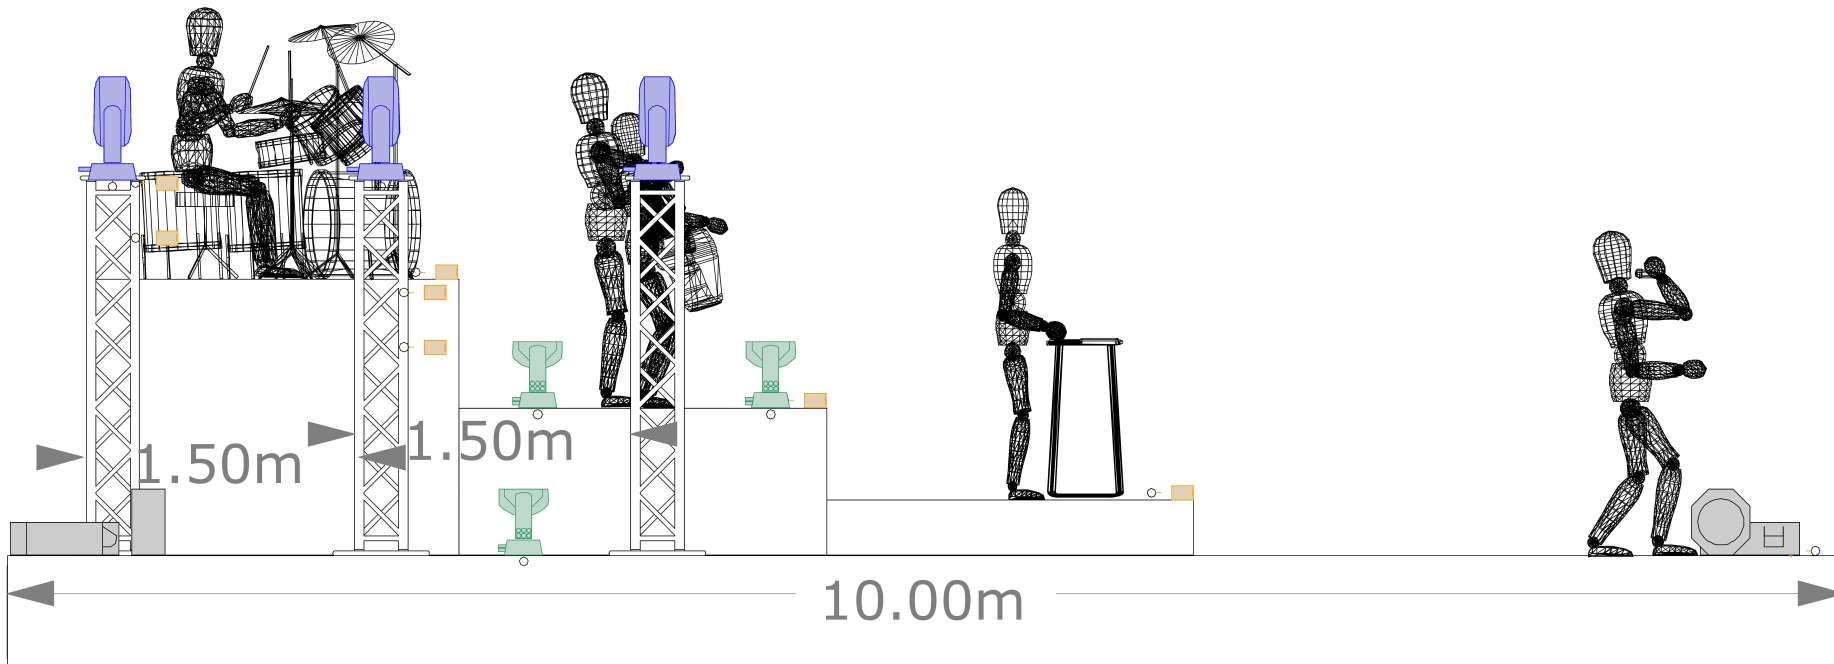

Symbol	Name	Count	Wattage	Mode
	Robin Pointe	18	470	1
	Robin LEDWash 800	15	430	1
	Robin LEDWash 800	6	430	3
	SunBlast 3000 FC	5	178	Advanced-1
	Molefay Four Light	5	2600	
	Sunstrip	20	800	10
	HazeBase	4	1500	
	Wentylator	4	575