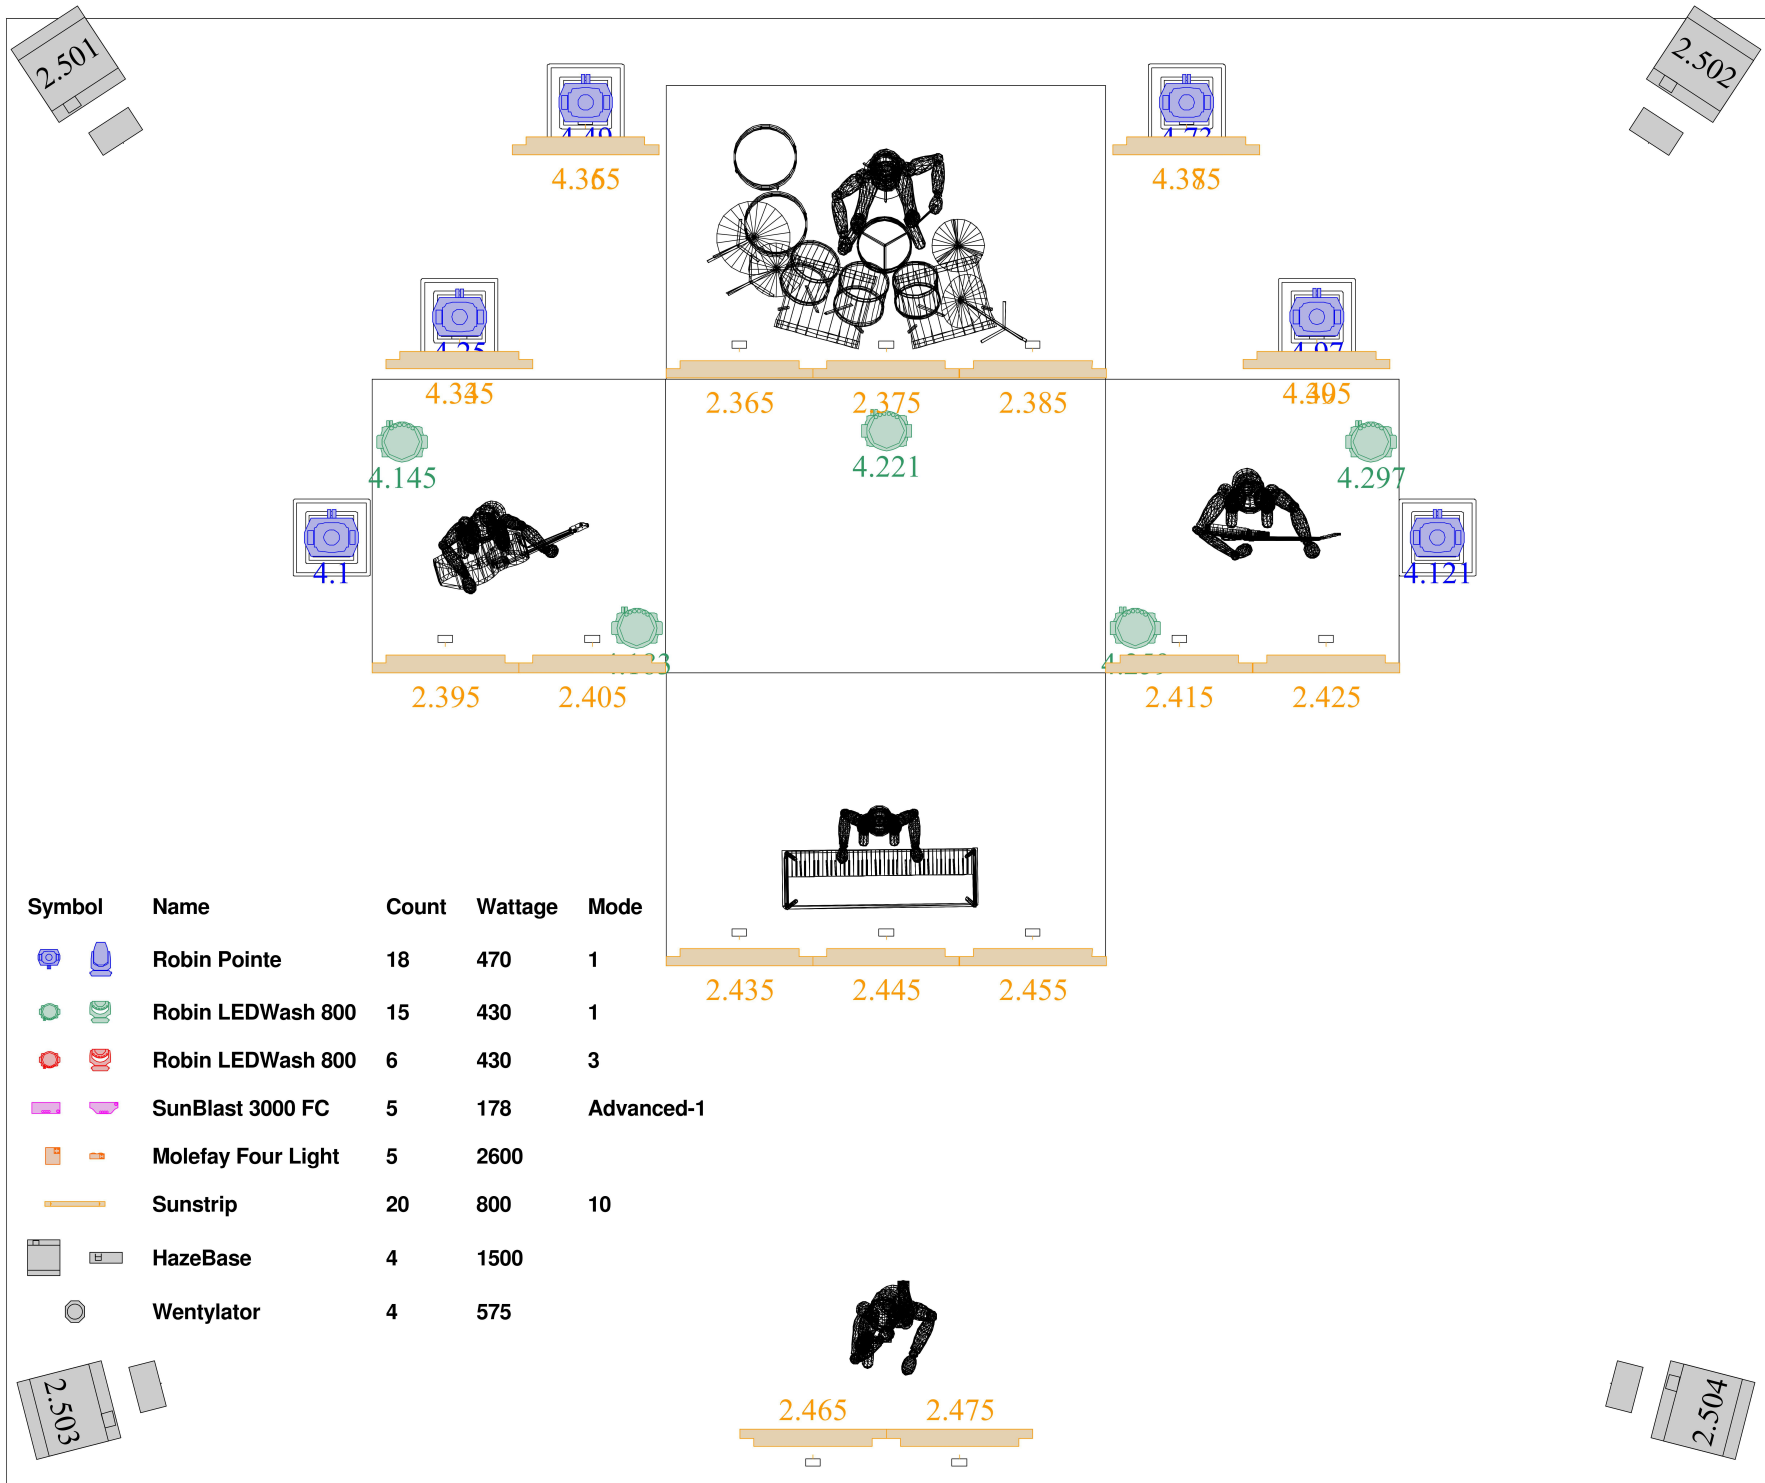

Symbol	Name	Count	Wattage	Mode
	Robin Pointe	18	470	1
	Robin LEDWash 800	15	430	1
	Robin LEDWash 800	6	430	3
	SunBlast 3000 FC	5	178	Advanced-1
	Molefay Four Light	5	2600	
	Sunstrip	20	800	10
	HazeBase	4	1500	
	Wentylator	4	575	

FRONT LIGHTS

XY 0.90m

XY 1.80m

LX1

LX2

FLOOR LIGHTS

1.45m

XY 0.90m