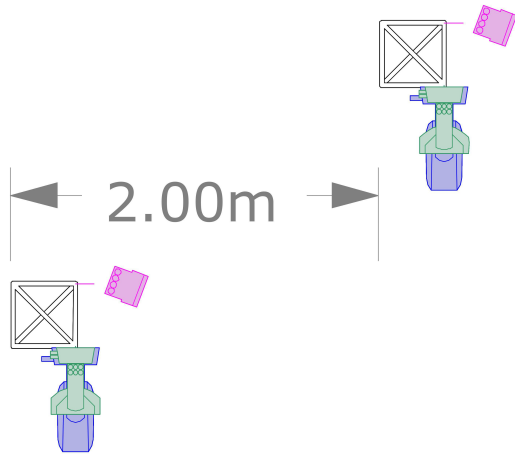

FRONT LIGHTS

XY 0.90m

XY 1.80m

LX1

LX2

FLOOR LIGHTS

1.45m

XY 0.90m