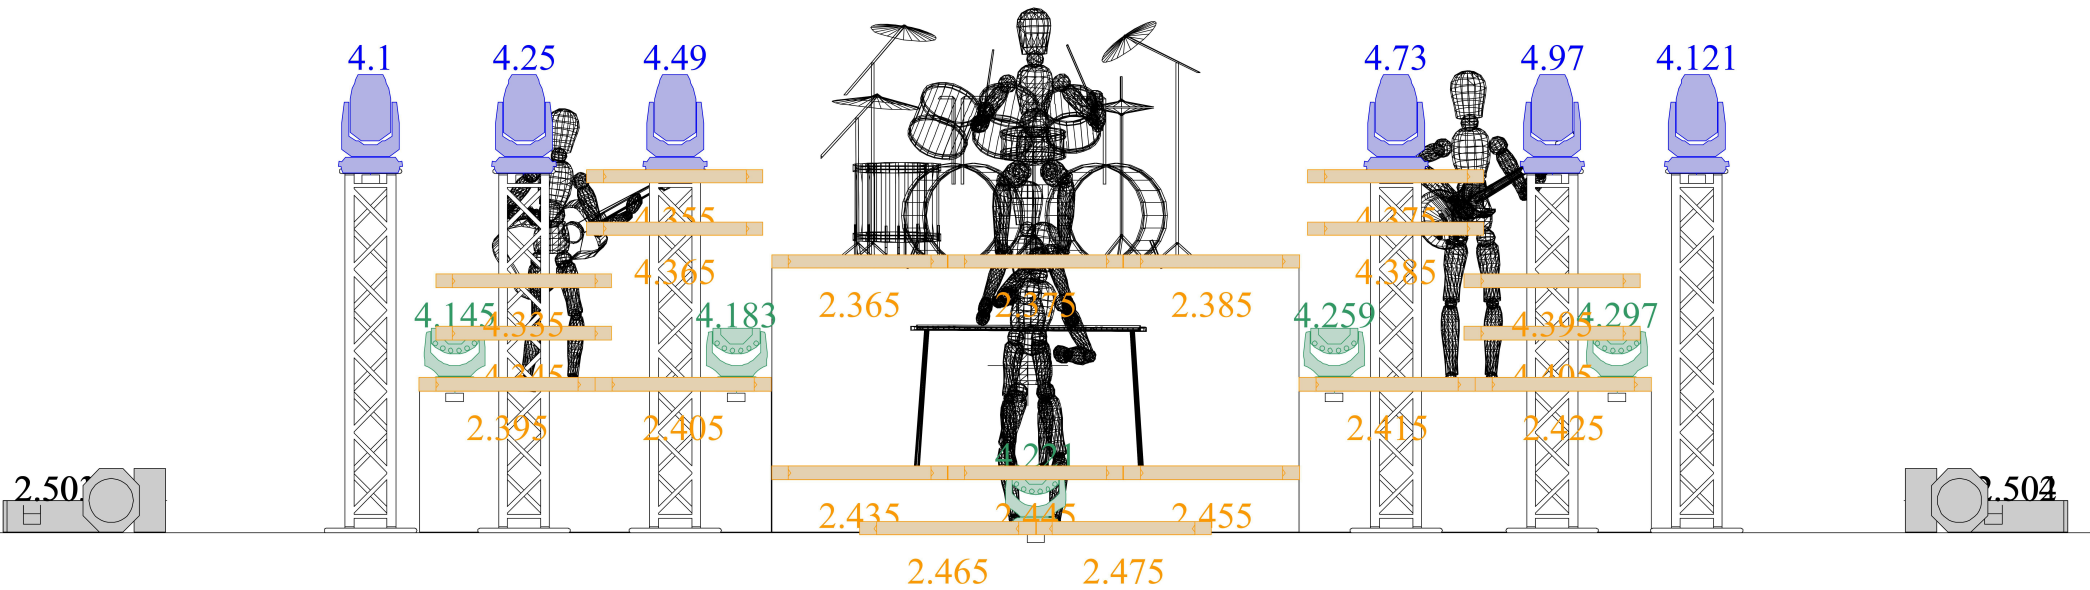

FRONT LIGHTS

XY 0.90m

XY 1.80m

LX1

LX2

FLOOR LIGHTS

1.45m

XY 0.90m

Symbol	Name	Count	Wattage	Mode
	Robin Pointe	18	470	1
	Robin LEDWash 800	15	430	1
	Robin LEDWash 800	6	430	3
	SunBlast 3000 FC	5	178	Advanced-1
	Molefay Four Light	5	2600	
	Sunstrip	20	800	10
	HazeBase	4	1500	
	Wentylator	4	575	