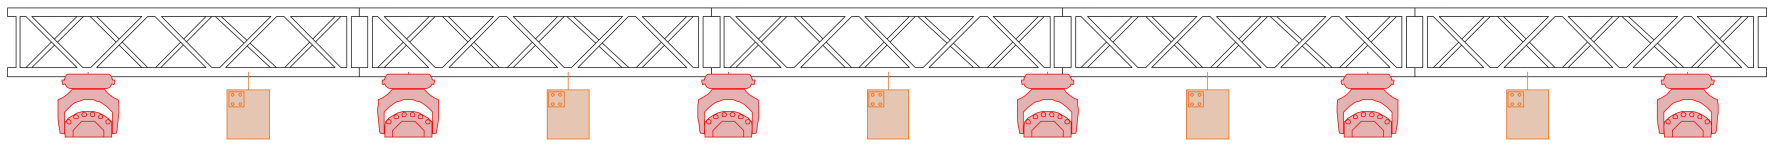

FRONT LIGHTS